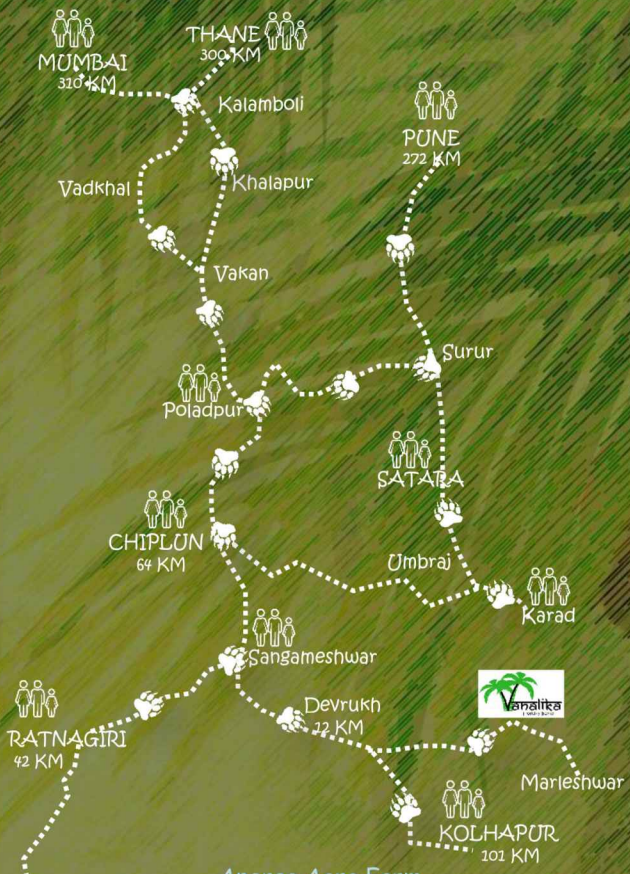

And vanalika Is the right place if you are searching for a space to holiday ...in and around nature.

It is not about PLACEits about SPACE

HOW TO REACH ?

Anerao Agro Farm
 Contact : 9422431642 , 02354243210
 9422501442 , 9421136542
 Address :
 Anerao Agro Farm , Maral , Devrukh - Marleshwar Road ,
 Tal: Sangameshwar , Dist : Ratangiri